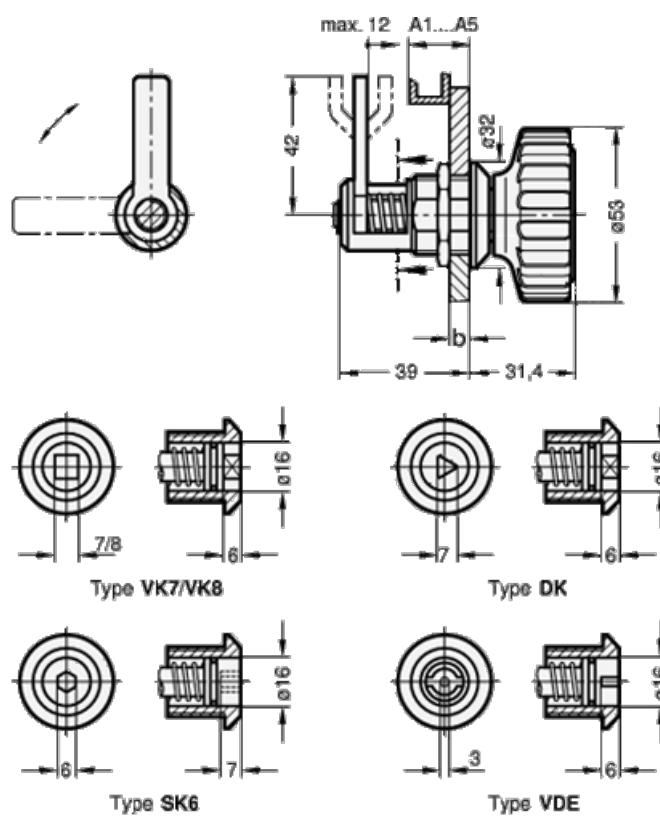

Data Sheet

Article number: 201161VK7A2

Description: E+G Door lock GN 116.1-VK7-A2
VK7 with square spindle A/F7

Measures

b max = 10
Door + frame thickness = 11-23